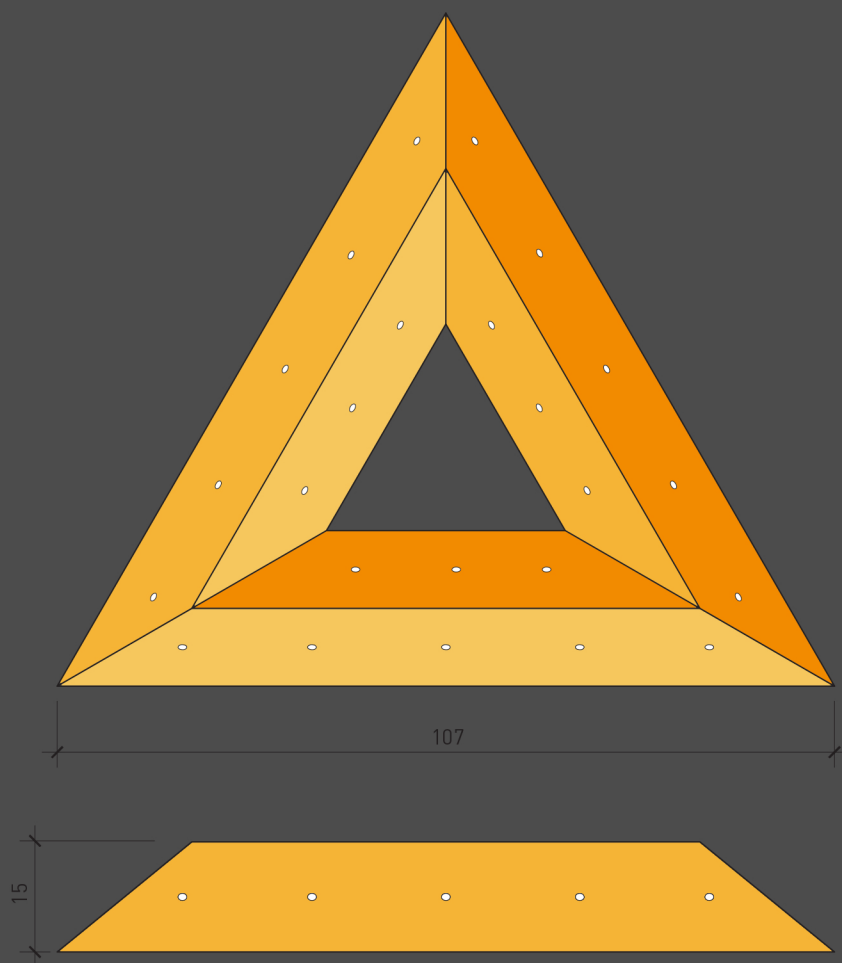

BASIC BLOCK #3

	area (m ²)	No' holes	Price (NIS)
.1	0.13	3	120
.2	0.29	12	225
.3	0.52	32	375

SPLINTER BLOCK

	area (m ²)	No' holes	Price (NIS)
.1	0.16	7	175
.2	0.25	9	250
.1+2	0.41	16	375

3 ANGLE BLOCK

	area (m ²)	No' holes	Price (NIS)
.1	0.23	8	275

BLOCK HOLE

	area (m ²)	No' holes	Price (NIS)
.1	0.78	24	700

HEXABLOCK

	area (m ²)	No' holes	Price (NIS)
.1	0.28	15	325
.1+2	0.56	30	600

DOUBLE PYRAMID

	area (m ²)	No' holes	Price (NIS)
.1	0.41	15	450
.1+2	0.82	30	800