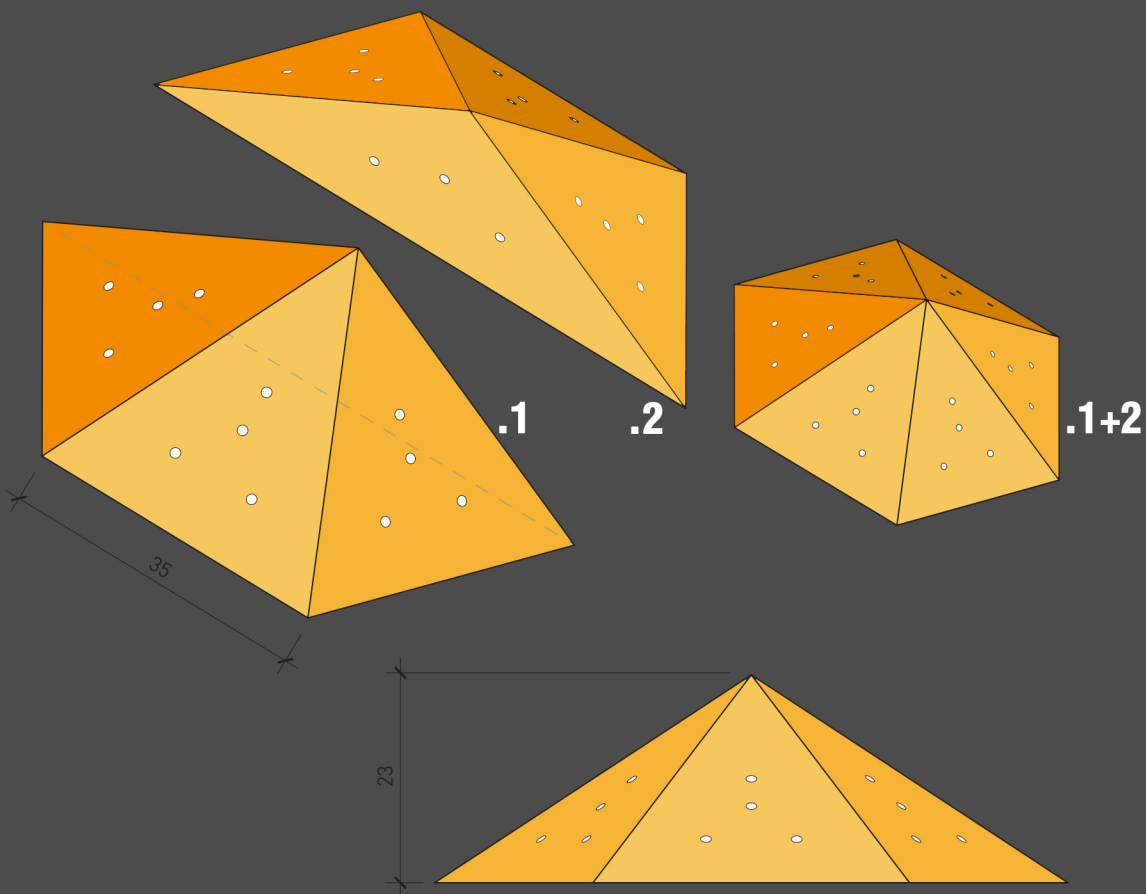

BASIC BLOCK #3

	area (m ²)	No' holes	Price (NIS)
.1	0.13	3	120
.2	0.29	12	225
.3	0.52	32	375

SPLINTER BLOCK

	area (m ²)	No' holes	Price (NIS)
.1	0.16	7	175
.2	0.25	9	250
.1+2	0.41	16	375

3 ANGLE BLOCK

	area (m ²)	No' holes	Price (NIS)
.1	0.23	8	275

BLOCK HOLE

	area (m ²)	No' holes	Price (NIS)
.1	0.78	24	700

HEXABLOCK

	area (m ²)	No' holes	Price (NIS)
.1	0.28	15	325
.1+2	0.56	30	600

DOUBLE PYRAMID

	area (m ²)	No' holes	Price (NIS)
.1	0.41	15	450
.1+2	0.82	30	800