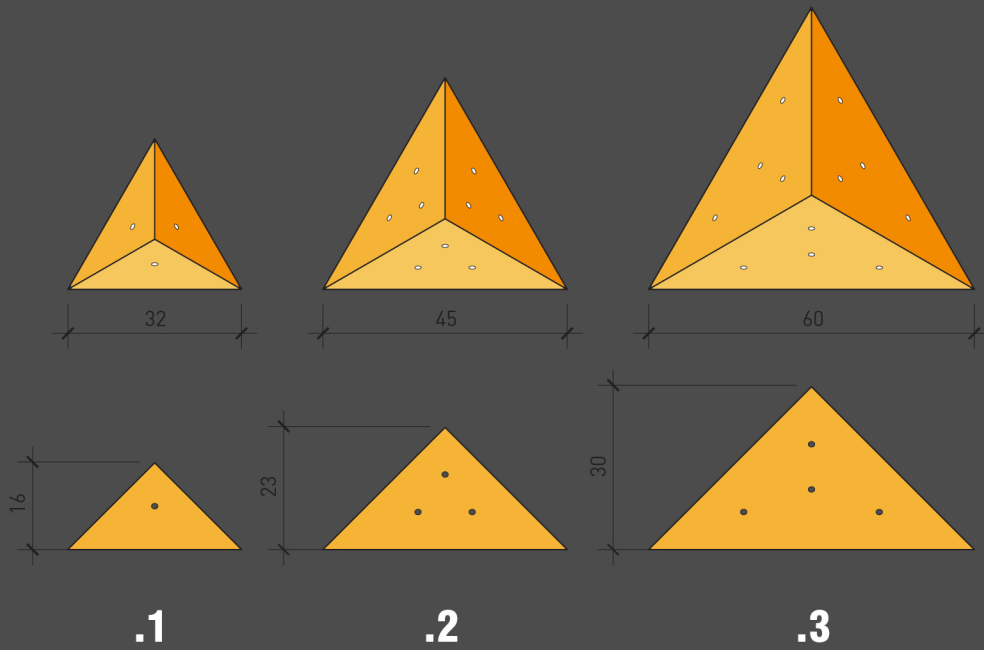

BASIC BLOCK #1

	area (m²)	No' holes	Price (NIS)
.1	0.1	3	120
.2	0.17	9	175
.3	0.31	12	350