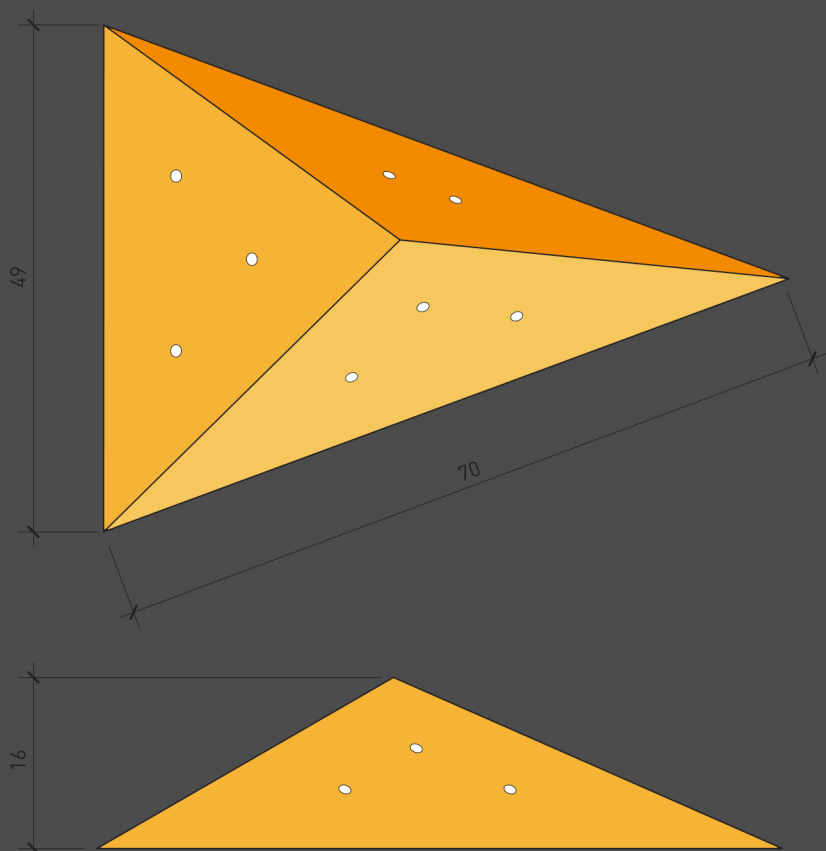

BASIC BLOCK #3

	area (m ²)	No' holes	Price (NIS)
.1	0.13	3	120
.2	0.29	12	225
.3	0.52	32	375

SPLINTER BLOCK

	area (m ²)	No' holes	Price (NIS)
.1	0.16	7	175
.2	0.25	9	250
.1+2	0.41	16	375

3 ANGLE BLOCK

	area (m ²)	No' holes	Price (NIS)
.1	0.23	8	275

BLOCK HOLE

	area (m ²)	No' holes	Price (NIS)
.1	0.78	24	700

HEXABLOCK

	area (m ²)	No' holes	Price (NIS)
.1	0.28	15	325
.1+2	0.56	30	600

DOUBLE PYRAMID

	area (m ²)	No' holes	Price (NIS)
.1	0.41	15	450
.1+2	0.82	30	800