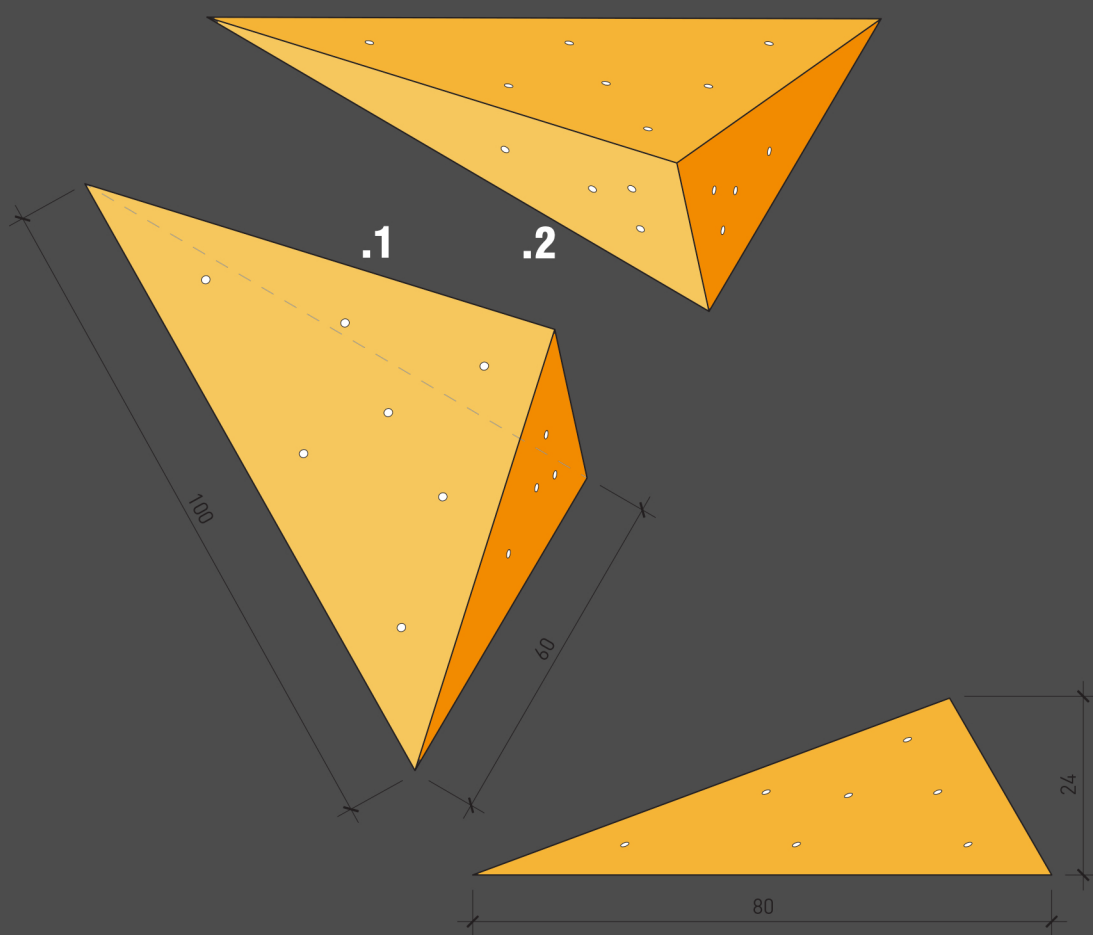

BASIC BLOCK #3

	area (m ²)	No' holes	Price (NIS)
.1	0.13	3	120
.2	0.29	12	225
.3	0.52	32	375

SPLINTER BLOCK

	area (m ²)	No' holes	Price (NIS)
.1	0.16	7	175
.2	0.25	9	250
.1+2	0.41	16	375

3 ANGLE BLOCK

	area (m ²)	No' holes	Price (NIS)
.1	0.23	8	275

BLOCK HOLE

	area (m ²)	No' holes	Price (NIS)
.1	0.78	24	700

HEXABLOCK

	area (m ²)	No' holes	Price (NIS)
.1	0.28	15	325
.1+2	0.56	30	600

DOUBLE PYRAMID

	area (m ²)	No' holes	Price (NIS)
.1	0.41	15	450
.1+2	0.82	30	800