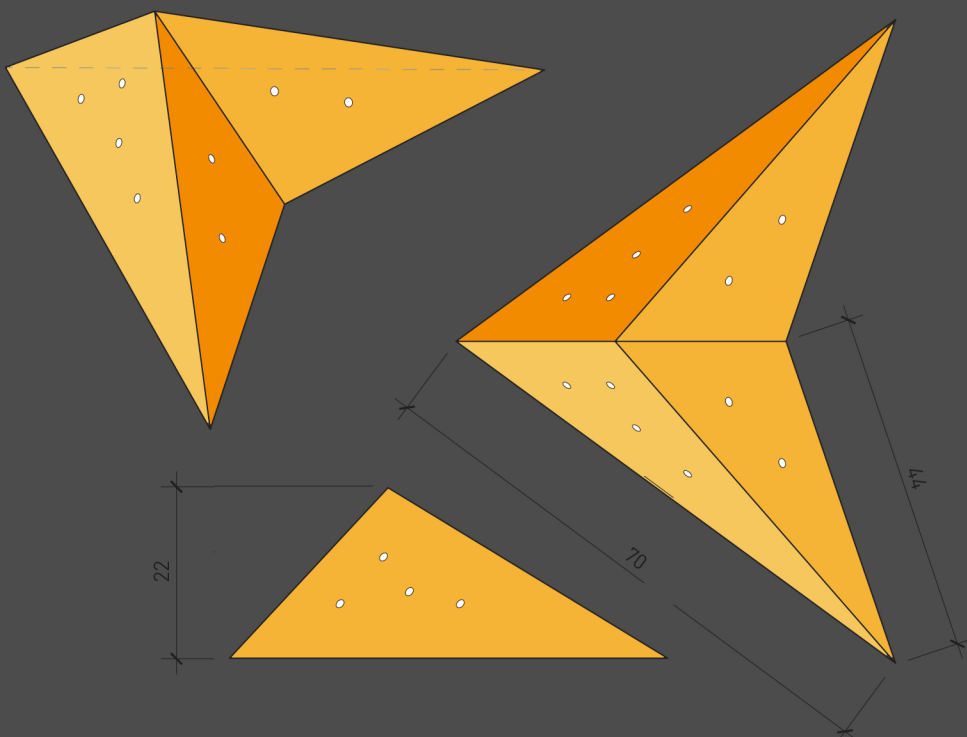

4 WAY BLOCK

	area (m ²)	No' holes	Price (NIS)
.1	0.22	6	225
.1-4	0.88	24	750

BOX BLOCK #1

	area (m ²)	No' holes	Price (NIS)
.1	0.48	18	450

BOX BLOCK #2

	area (m ²)	No' holes	Price (NIS)
.1	0.48	22	475

ARROW BLOCK