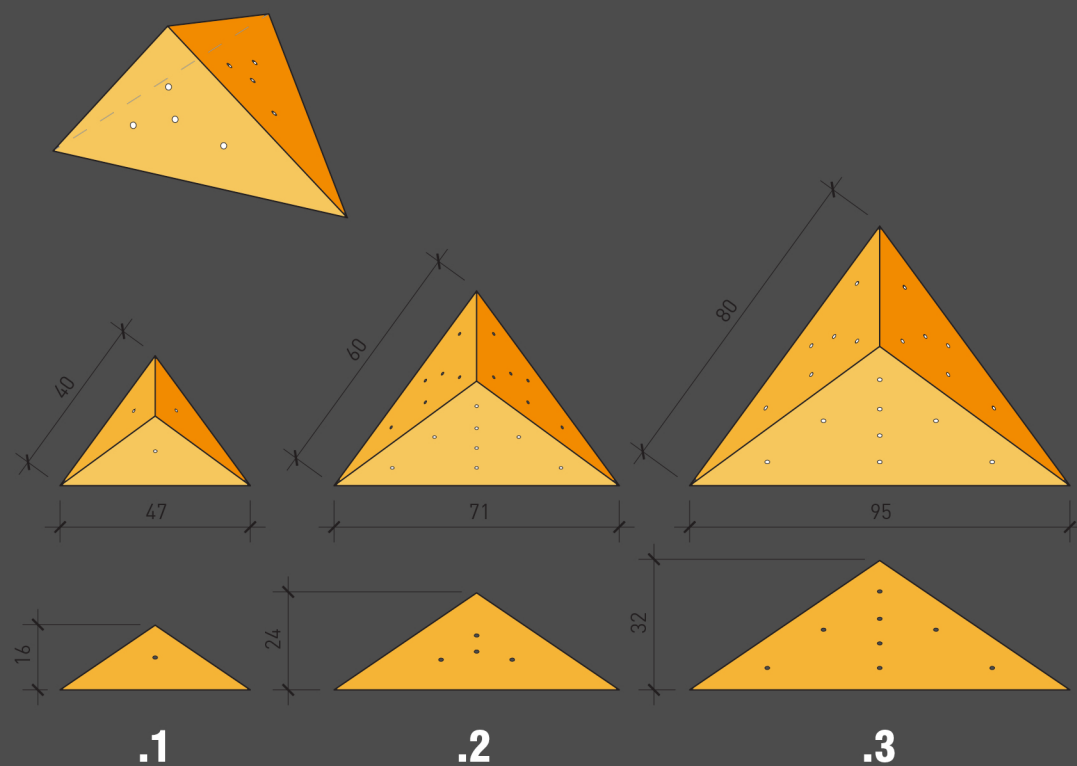

RAL 6017 MAY GREEN

RAL 5019 CAPRI BLUE

ADDITIONAL COLORS ARE AVAILABLE FOR EXTRA COST *

BASIC BLOCK #1

	area (m ²)	No' holes	Price (NIS)
.1	0.1	3	120
.2	0.17	9	175
.3	0.31	12	350

BASIC BLOCK #2

	area (m ²)	No' holes	Price (NIS)
.1	0.2	12	200
.2	0.46	16	400
.3	0.82	28	600

BASIC BLOCK #3

	area (m ²)	No' holes	Price (NIS)
.1	0.13	3	120
.2	0.29	12	225
.3	0.52	32	375

SPLINTER BLOCK

	area (m ²)	No' holes	Price (NIS)
.1	0.16	7	175
.2	0.25	9	250
.1+2	0.41	16	375

3 ANGLE BLOCK

	area (m ²)	No' holes	Price (NIS)
.1	0.23	8	275