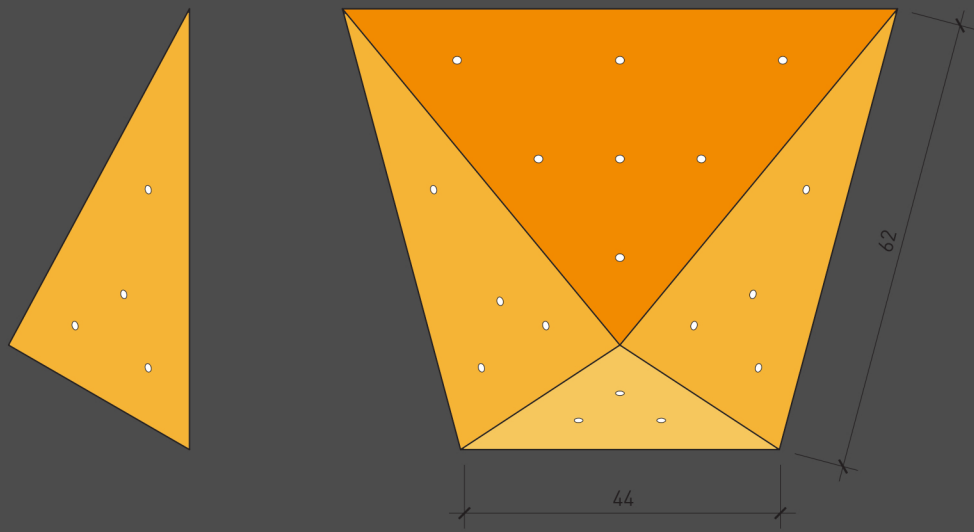

BLOCK HOLE

	area (m ²)	No' holes	Price (NIS)
.1	0.78	24	700

HEXABLOCK

	area (m ²)	No' holes	Price (NIS)
.1	0.28	15	325
.1+2	0.56	30	600

DOUBLE PYRAMID

	area (m ²)	No' holes	Price (NIS)
.1	0.41	15	450
.1+2	0.82	30	800

4 WAY BLOCK

	area (m ²)	No' holes	Price (NIS)
.1	0.22	6	225
.1-4	0.88	24	750

BOX BLOCK #1

	area (m ²)	No' holes	Price (NIS)
.1	0.48	18	450

BOX BLOCK #2

	area (m ²)	No' holes	Price (NIS)
.1	0.48	22	475

ARROW BLOCK