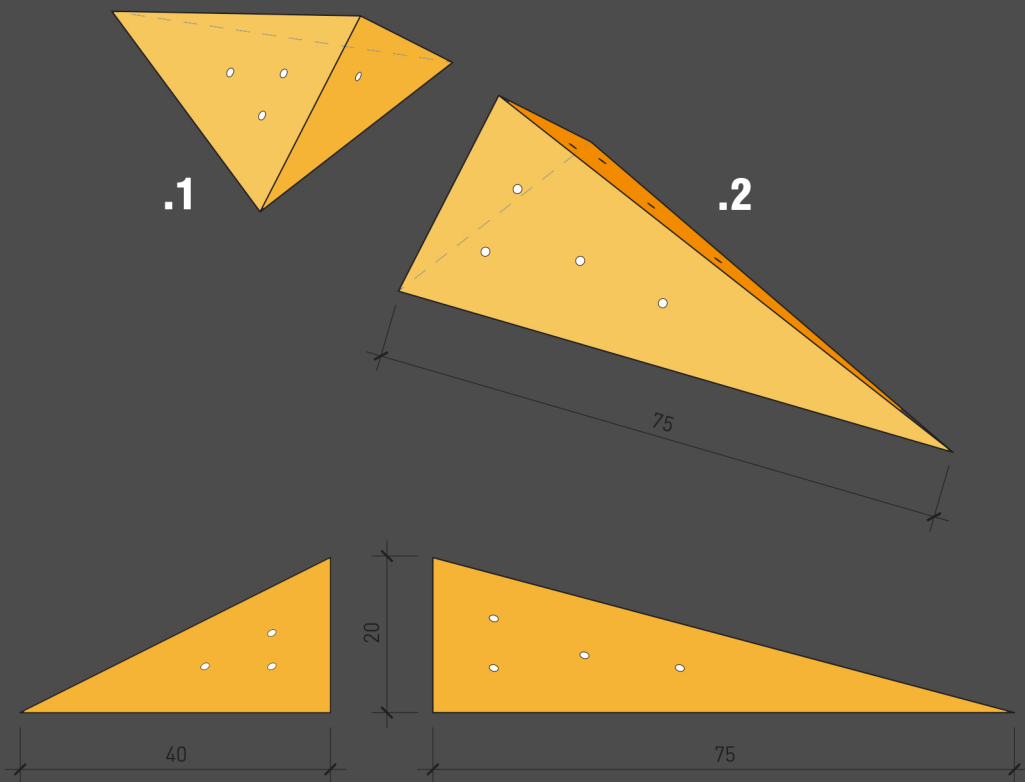

RAL 6017 MAY GREEN

RAL 5019 CAPRI BLUE

ADDITIONAL COLORS ARE AVAILABLE FOR EXTRA COST *

BASIC BLOCK #1

	area (m ²)	No' holes	Price (NIS)
.1	0.1	3	120
.2	0.17	9	175
.3	0.31	12	350

BASIC BLOCK #2

	area (m ²)	No' holes	Price (NIS)
.1	0.2	12	200
.2	0.46	16	400
.3	0.82	28	600

BASIC BLOCK #3

	area (m ²)	No' holes	Price (NIS)
.1	0.13	3	120
.2	0.29	12	225
.3	0.52	32	375

SPLINTER BLOCK

	area (m ²)	No' holes	Price (NIS)
.1	0.16	7	175
.2	0.25	9	250
.1+2	0.41	16	375

3 ANGLE BLOCK

	area (m ²)	No' holes	Price (NIS)
.1	0.23	8	275