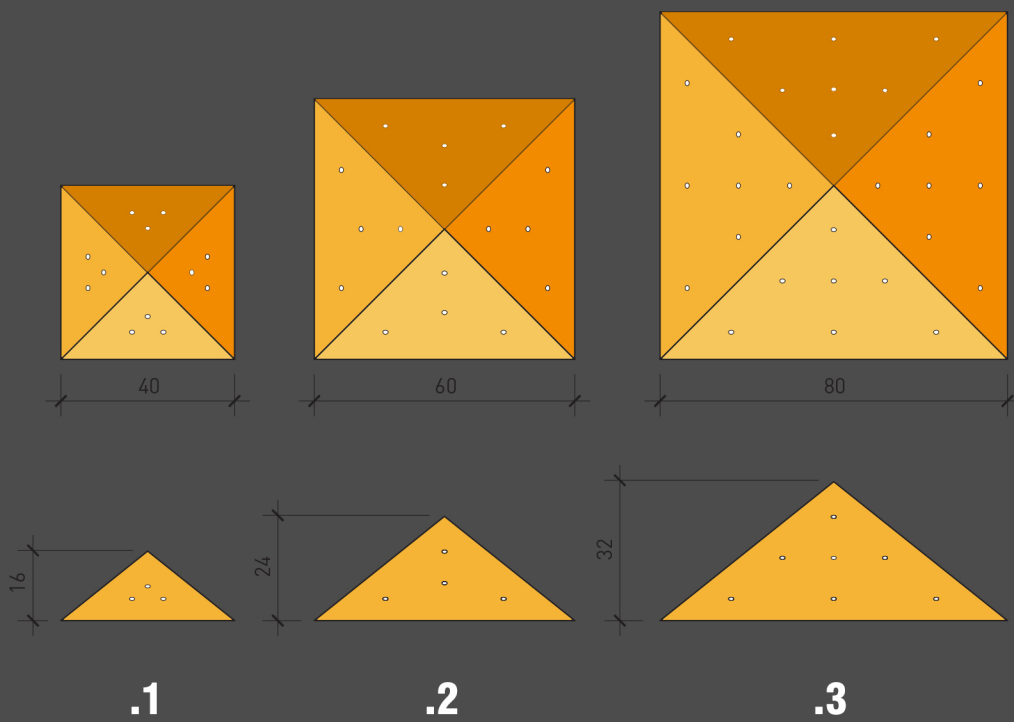

RAL 6017 MAY GREEN

RAL 5019 CAPRI BLUE

ADDITIONAL COLORS ARE AVAILABLE FOR EXTRA COST *

BASIC BLOCK #1

	area (m ²)	No' holes	Price (NIS)
.1	0.1	3	120
.2	0.17	9	175
.3	0.31	12	350

BASIC BLOCK #2

	area (m ²)	No' holes	Price (NIS)
.1	0.2	12	200
.2	0.46	16	400
.3	0.82	28	600

BASIC BLOCK #3

	area (m ²)	No' holes	Price (NIS)
.1	0.13	3	120
.2	0.29	12	225
.3	0.52	32	375

SPLINTER BLOCK

	area (m ²)	No' holes	Price (NIS)
.1	0.16	7	175
.2	0.25	9	250
.1+2	0.41	16	375

3 ANGLE BLOCK

	area (m ²)	No' holes	Price (NIS)
.1	0.23	8	275