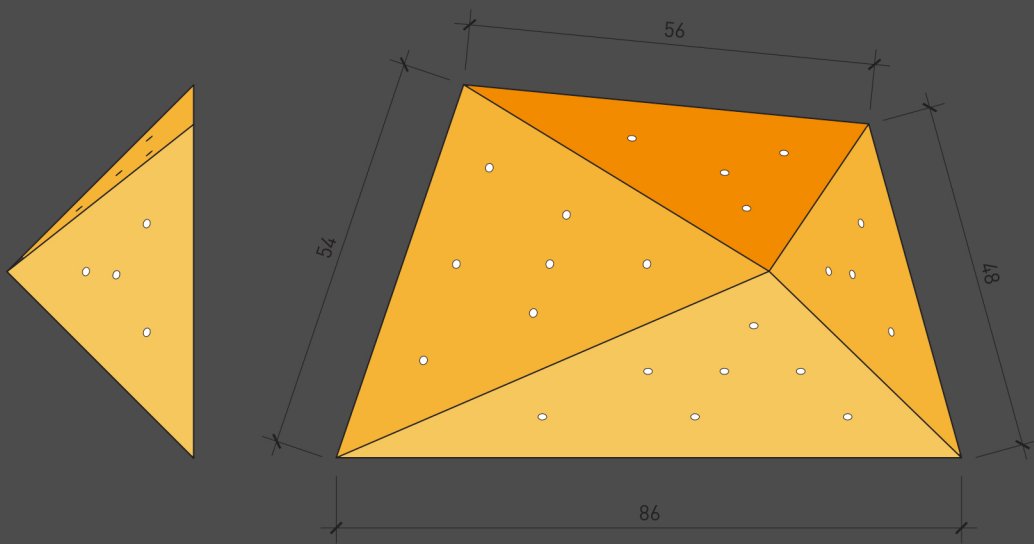

BLOCK HOLE

	area (m ²)	No' holes	Price (NIS)
.1	0.78	24	700

HEXABLOCK

	area (m ²)	No' holes	Price (NIS)
.1	0.28	15	325
.1+2	0.56	30	600

DOUBLE PYRAMID

	area (m ²)	No' holes	Price (NIS)
.1	0.41	15	450
.1+2	0.82	30	800

4 WAY BLOCK

	area (m ²)	No' holes	Price (NIS)
.1	0.22	6	225
.1-4	0.88	24	750

BOX BLOCK #1

	area (m ²)	No' holes	Price (NIS)
.1	0.48	18	450

BOX BLOCK #2

	area (m ²)	No' holes	Price (NIS)
.1	0.48	22	475

ARROW BLOCK