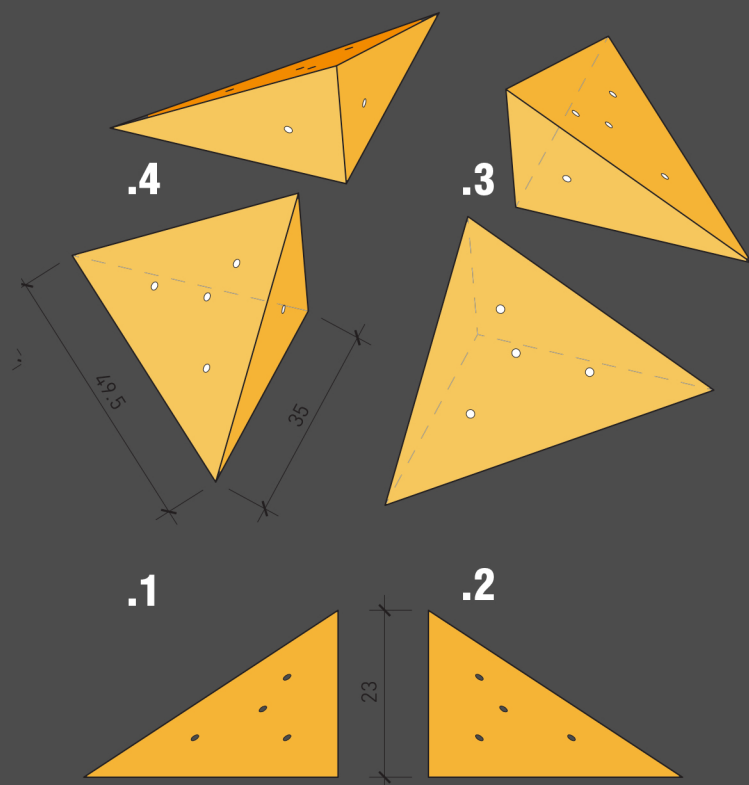

BLOCK HOLE

	area (m ²)	No' holes	Price (NIS)
.1	0.78	24	700

HEXABLOCK

	area (m ²)	No' holes	Price (NIS)
.1	0.28	15	325
.1+2	0.56	30	600

DOUBLE PYRAMID

	area (m ²)	No' holes	Price (NIS)
.1	0.41	15	450
.1+2	0.82	30	800

4 WAY BLOCK

	area (m ²)	No' holes	Price (NIS)
.1	0.22	6	225
.1-4	0.88	24	750

BOX BLOCK #1

	area (m ²)	No' holes	Price (NIS)
.1	0.48	18	450

BOX BLOCK #2

	area (m ²)	No' holes	Price (NIS)
.1	0.48	22	475

ARROW BLOCK